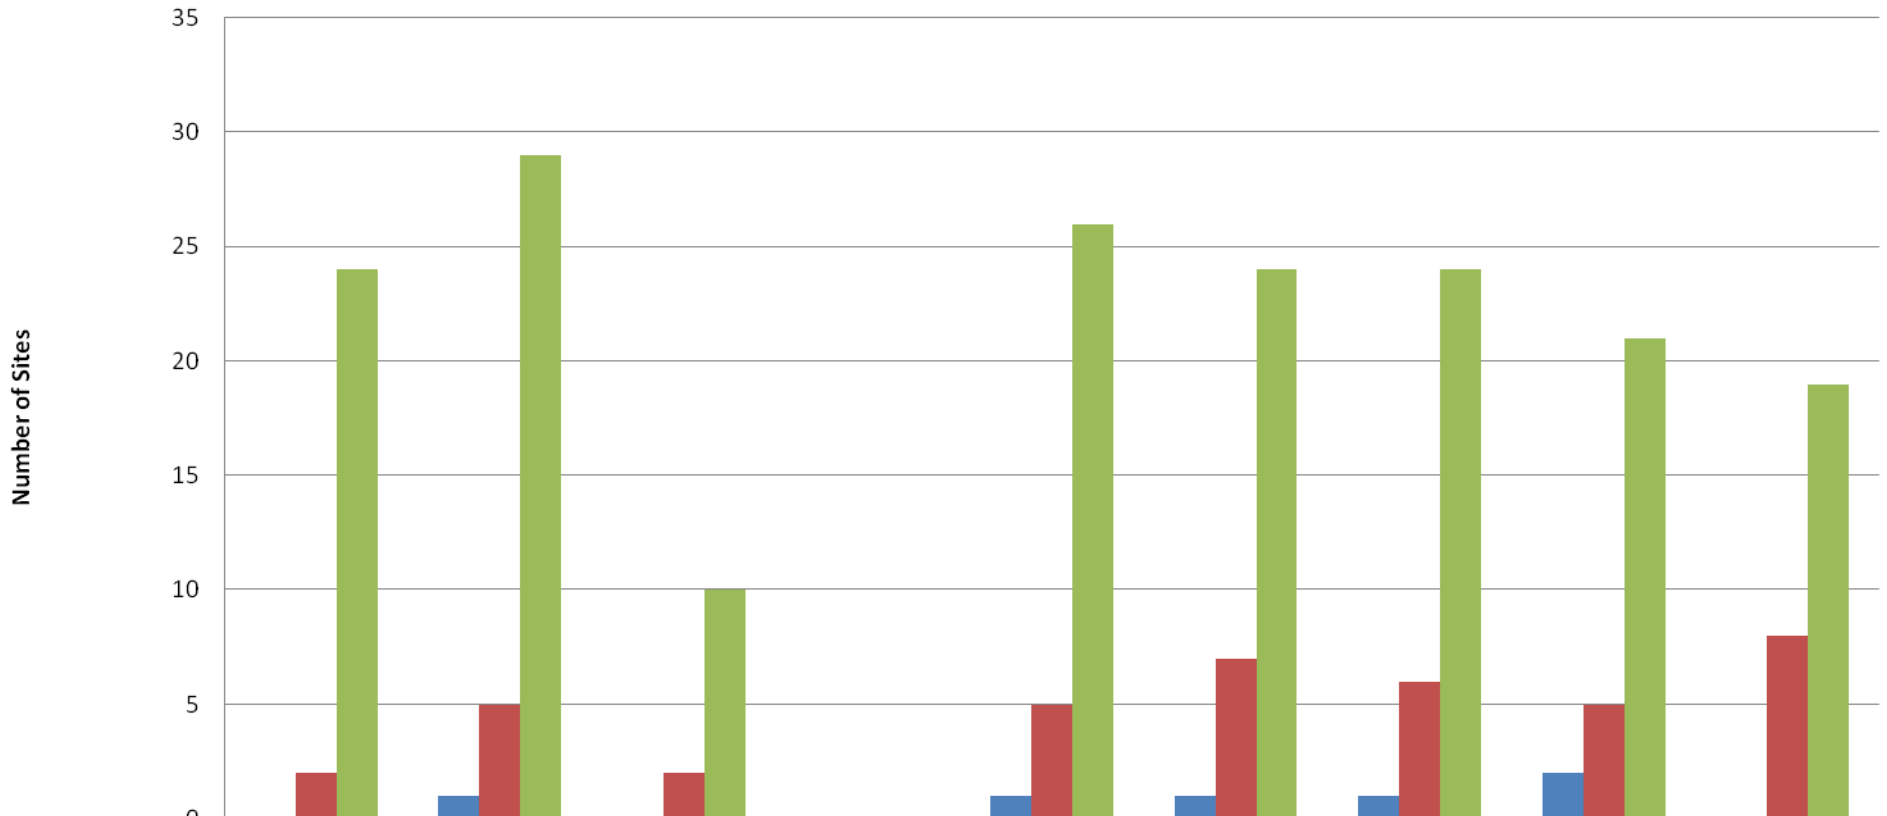

Lincolnshire Potential Site Closures

	2012	2013	2014	2015	2016	2017	2018	2019	2020
■ Disabled Access	0	1	0	0	1	1	1	2	0
■ Bridle Paths	2	5	2	0	5	7	6	5	8
■ Total Sites	24	29	10	0	26	24	24	21	19